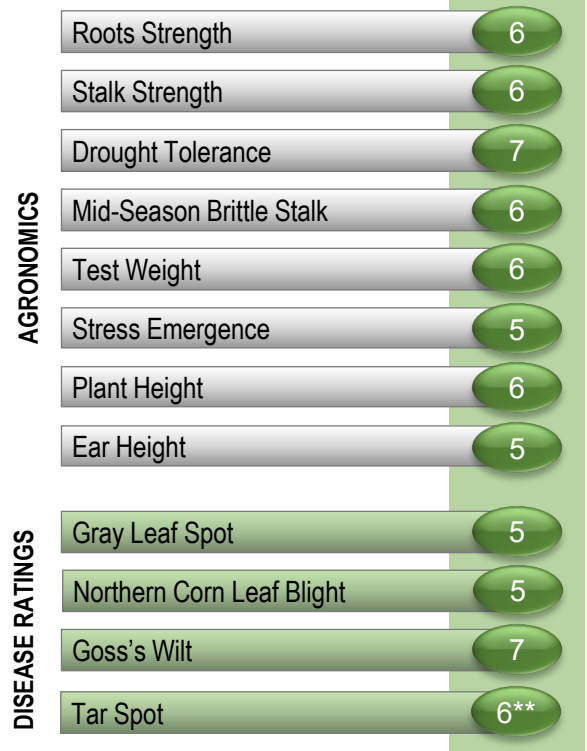

Management Insights

- Industry leading yield performance
- Solid agronomics with above average late season standability, stalks and roots
- Above average staygreen
- Excellent tar spot resistance

Suitability and Placement Guide

- High Yield Environment
- Poorly Drained Soils
- Continuous Corn
- Late Harvest
- High Residue
- Drought Prone Soils
- Early Planting/Cold Soils

Trait Score

Ratings: 9 = Excellent; 1 = Poor; Blank = Insufficient Data or variety not tested for that particular trait. Ratings denoted with a double asterisk (**) reflect preliminary data subject to change when additional data becomes available.